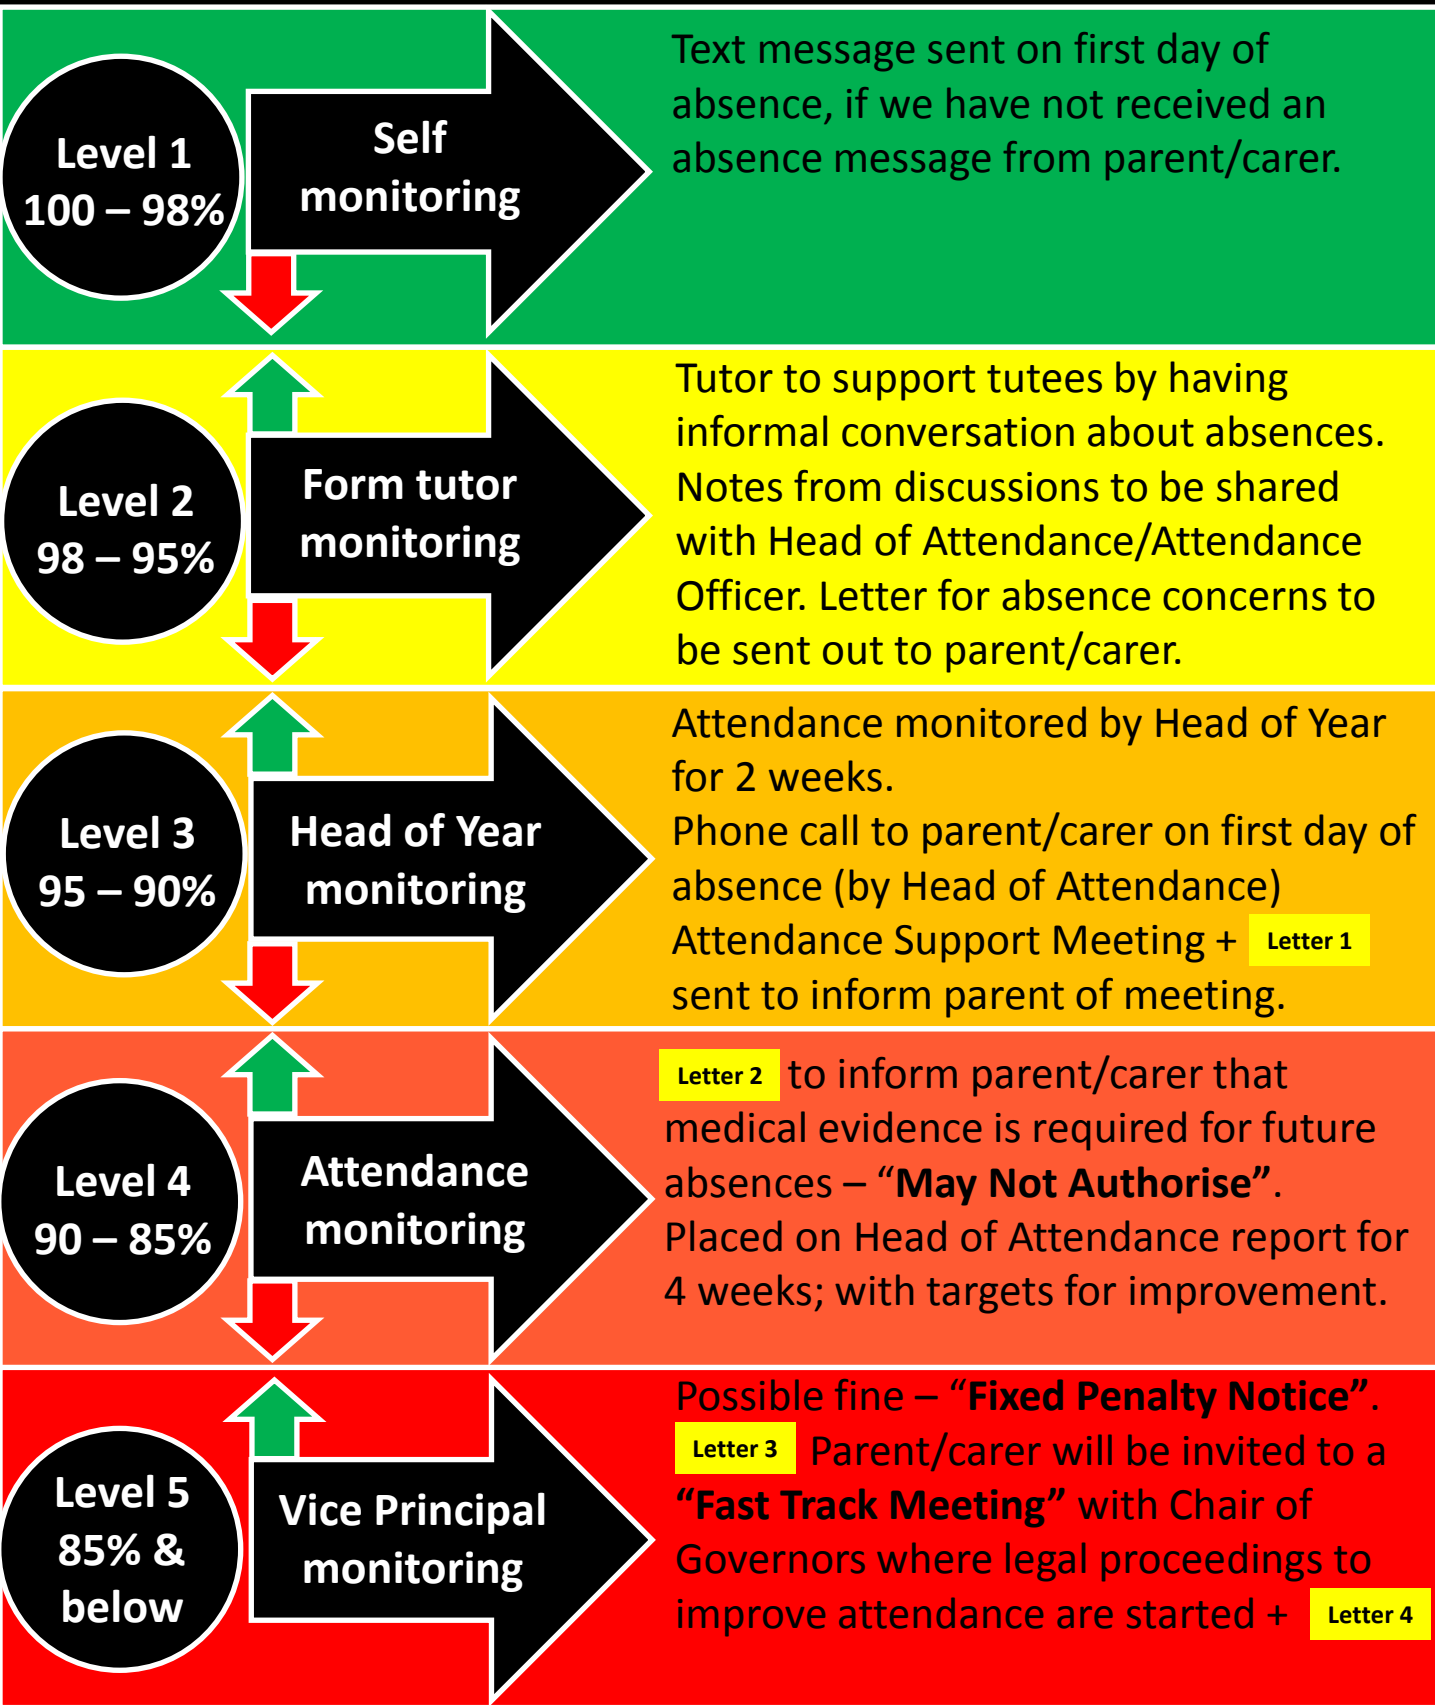

HOW THE ACADEMY WILL SUPPORT YOUR ATTENDANCE

100%	0 DAYS ABSENT	0 LESSONS MISSED
99%	1 DAY ABSENT	5 LESSONS MISSED
98%	3 DAYS ABSENT	15 LESSONS MISSED
97%	1 WEEK ABSENT	25 LESSONS MISSED
96%	1.5 WEEKS ABSENT	35 LESSONS MISSED
94%	2 WEEKS ABSENT	50 LESSONS MISSED
93%	2.5 WEEKS ABSENT	65 LESSONS MISSED
92%	3 WEEKS ABSENT	75 LESSONS MISSED
90%	3.5 WEEKS ABSENT	90 LESSONS MISSED
85%	5.5 WEEKS ABSENT	140 LESSONS MISSED

MAXIMISE YOUR POTENTIAL.

ATTEND THE ACADEMY EVERY DAY.